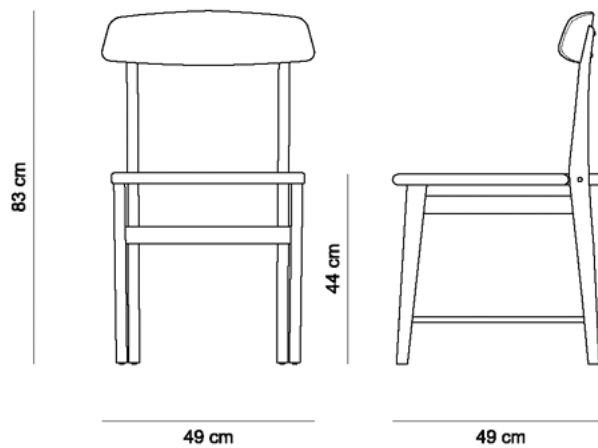

LUCIO CHAIR 1956

PRODUCT INFO

DIMENSIONS

- 49 x 49 x 83 h (cm)

PRODUCT DESCRIPTION

- Solid wood frame
- Available with woven cane or upholstered seat

INFO

"This Sergio Rodrigues furniture line is licensed to and commercialized exclusively by LinBrasil Ltda and is protected by patent laws and legal sanctions under both criminal and civil codes. Legal proceedings may be instituted against any parties breaching the rights of LinBrasil."